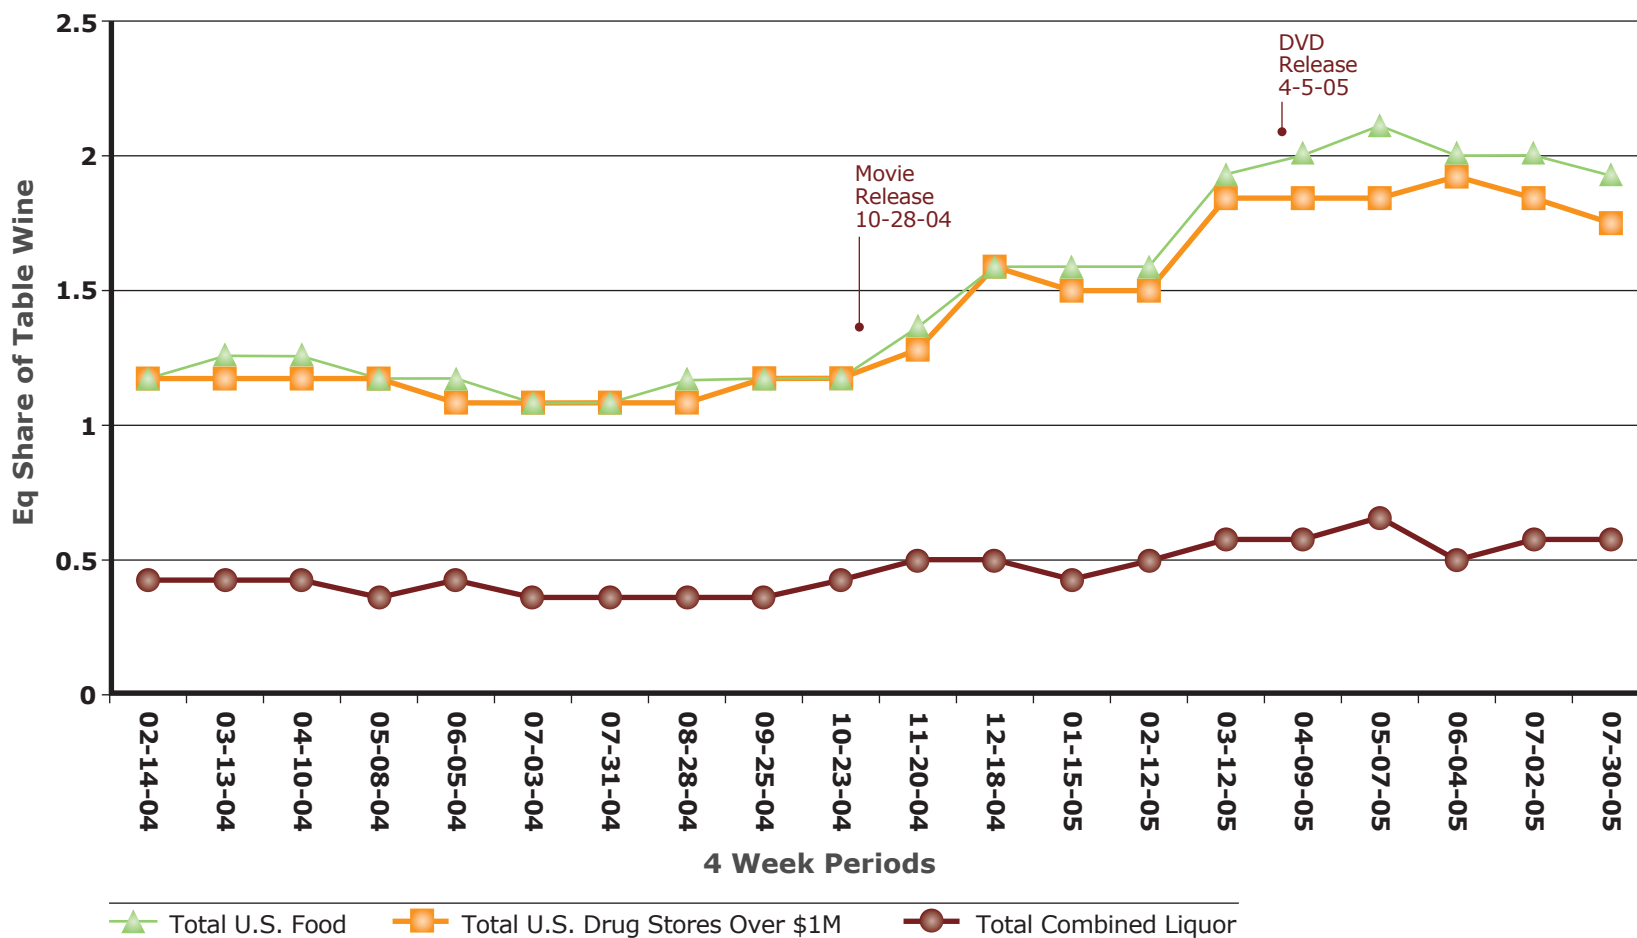

HENRY ESTATE WINERY

UMPQUA, OREGON USA

Pinot trends anything but Sideways!

Pinot Noir Share by Channel

HENRY ESTATE WINERY

687 Hubbard Creek Rd.

P.O. Box 26

Umpqua, OR 97486 USA